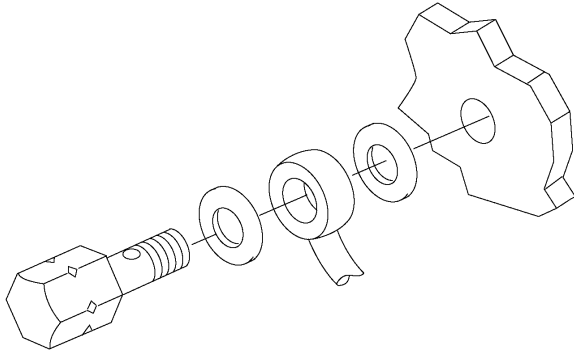

Installation

1. **1**
   Install the fuel line, new overflow valve and two new gaskets to the cylinder head. Tighten the overflow valve to 48 ± 5 Nm (35 ± 4 ft-lb).

---

48 ± 5 Nm
(35 ± 4 ft-lb)

W2006147