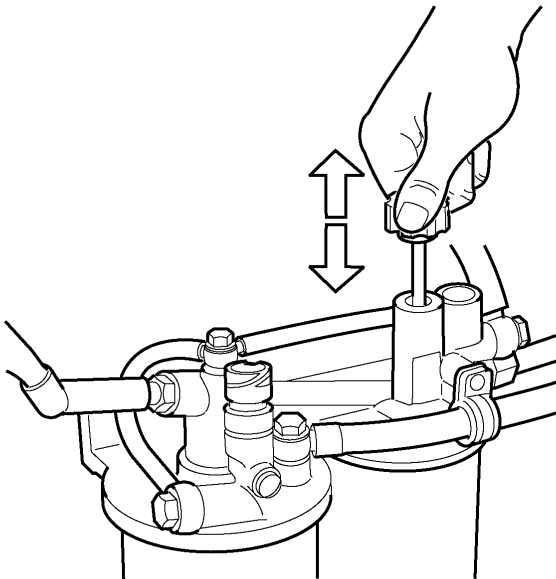

W2005864

1. **2**
   Prime the fuel system by pumping with the hand pump until resistance is felt.

1. **3**
   Start the engine. Check for any fuel leaks and correct if necessary.